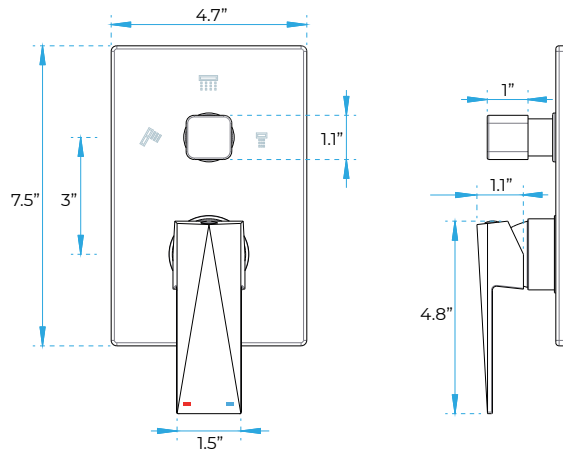

BRAVAT BRUSHED GOLD SQUARE SHOWER SET WITH VALVE MIXER 3-WAY CONCEALED WALL MOUNTED SPECIFICATIONS

Shower Head

1/2" NPT inlets
Easy clean nozzles
Flow Rate: 9.5L/min 2.5 GPM

Hand Shower

Flow Rate: 2.0 GPM / 7.6 LPM

- Slide Bar Length: 30.4"
- Slide Bar Outside Diameter: 0.4"
- Slide Bar Centers: 27.5"
- Slide Bar Base Plate Diameter: 1.7"
- Hand Shower Length: 7.2"
- Hand Shower Width: 1"
- Hand Shower Spray Length: 1.4"
- Hand Shower Spray Width: 0.4"
- Hand Shower Hose Length: 60"

Shower Mixer

Body Jets

All dimensions and specifications are nominal and may vary. Use actual products for accuracy in critical situations.