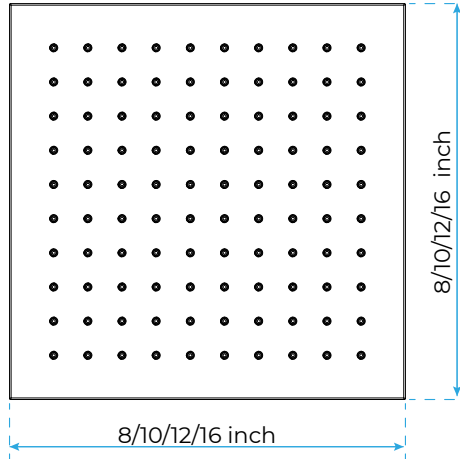

BRAVAT BRUSHED GOLD SQUARE SHOWER SET WITH VALVE MIXER 3-WAY CONCEALED WALL MOUNTED SPECIFICATIONS

Shower Head

1/2" NPT inlets
Easy clean nozzles
Flow Rate: 9.5L/min 2.5 GPM

Hand Shower

Flow Rate: 2.0 GPM / 7.6 LPM

- Slide Bar Length: 30.4"
- Slide Bar Outside Diameter: 0.4"
- Slide Bar Centers: 27.5"
- Slide Bar Base Plate Diameter: 1.7"
- Hand Shower Length: 7.2"
- Hand Shower Width: 1"
- Hand Shower Spray Length: 1.4"
- Hand Shower Spray Width: 0.4"
- Hand Shower Hose Length: 60"