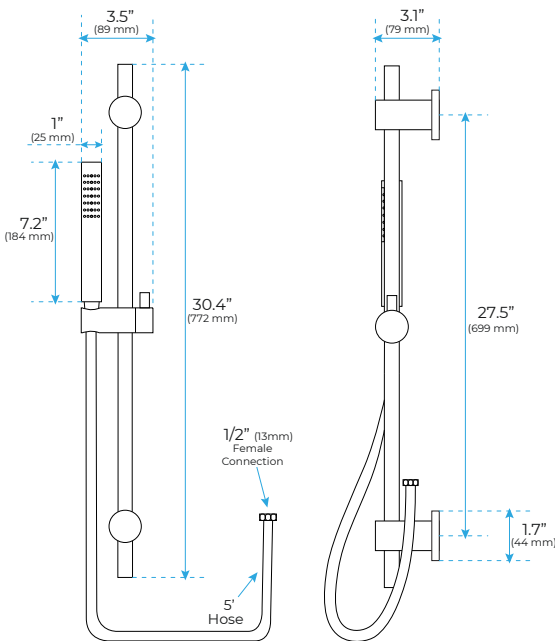

BRAVAT BRUSHED GOLD SQUARE SHOWER SET WITH VALVE MIXER 3-WAY CONCEALED WALL MOUNTED SPECIFICATIONS

Shower Head

1/2" NPT inlets
Easy clean nozzles
Flow Rate: 9.5L/min 2.5 GPM

Hand Shower

Flow Rate: 2.0 GPM / 7.6 LPM

- Slide Bar Length: 30.4"
- Slide Bar Outside Diameter: 0.4"
- Slide Bar Centers: 27.5"
- Slide Bar Base Plate Diameter: 1.7"
- Hand Shower Length: 7.2"
- Hand Shower Width: 1"
- Hand Shower Spray Length: 1.4"
- Hand Shower Spray Width: 0.4"
- Hand Shower Hose Length: 60"

Shower Mixer

Body Jets

All dimensions and specifications are nominal and may vary. Use actual products for accuracy in critical situations.