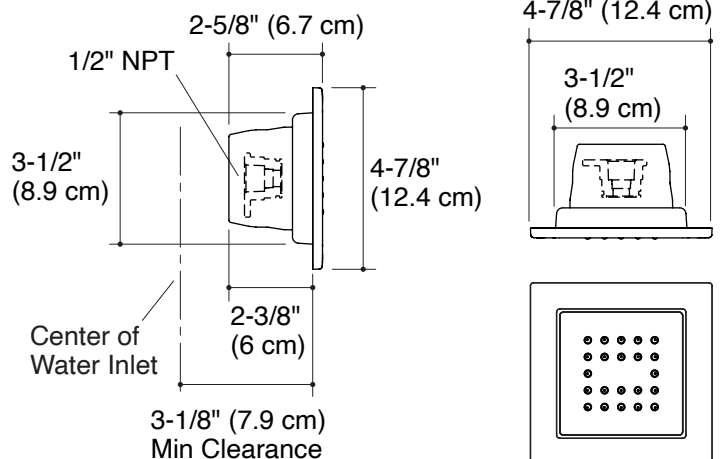

BRAVAT BRUSHED GOLD SQUARE SHOWER SET WITH VALVE MIXER 3-WAY CONCEALED WALL MOUNTED SPECIFICATIONS

Shower Head

1/2" NPT inlets
Easy clean nozzles
Flow Rate: 9.5L/min 2.5 GPM

Hand Shower

Flow Rate: 2.0 GPM / 7.6 LPM

- Slide Bar Length: 30.4"
- Slide Bar Outside Diameter: 0.4"
- Slide Bar Centers: 27.5"
- Slide Bar Base Plate Diameter: 1.7"
- Hand Shower Length: 7.2"
- Hand Shower Width: 1"
- Hand Shower Spray Length: 1.4"
- Hand Shower Spray Width: 0.4"
- Hand Shower Hose Length: 60"

Shower Mixer

Body Jets

All dimensions and specifications are nominal and may vary. Use actual products for accuracy in critical situations.